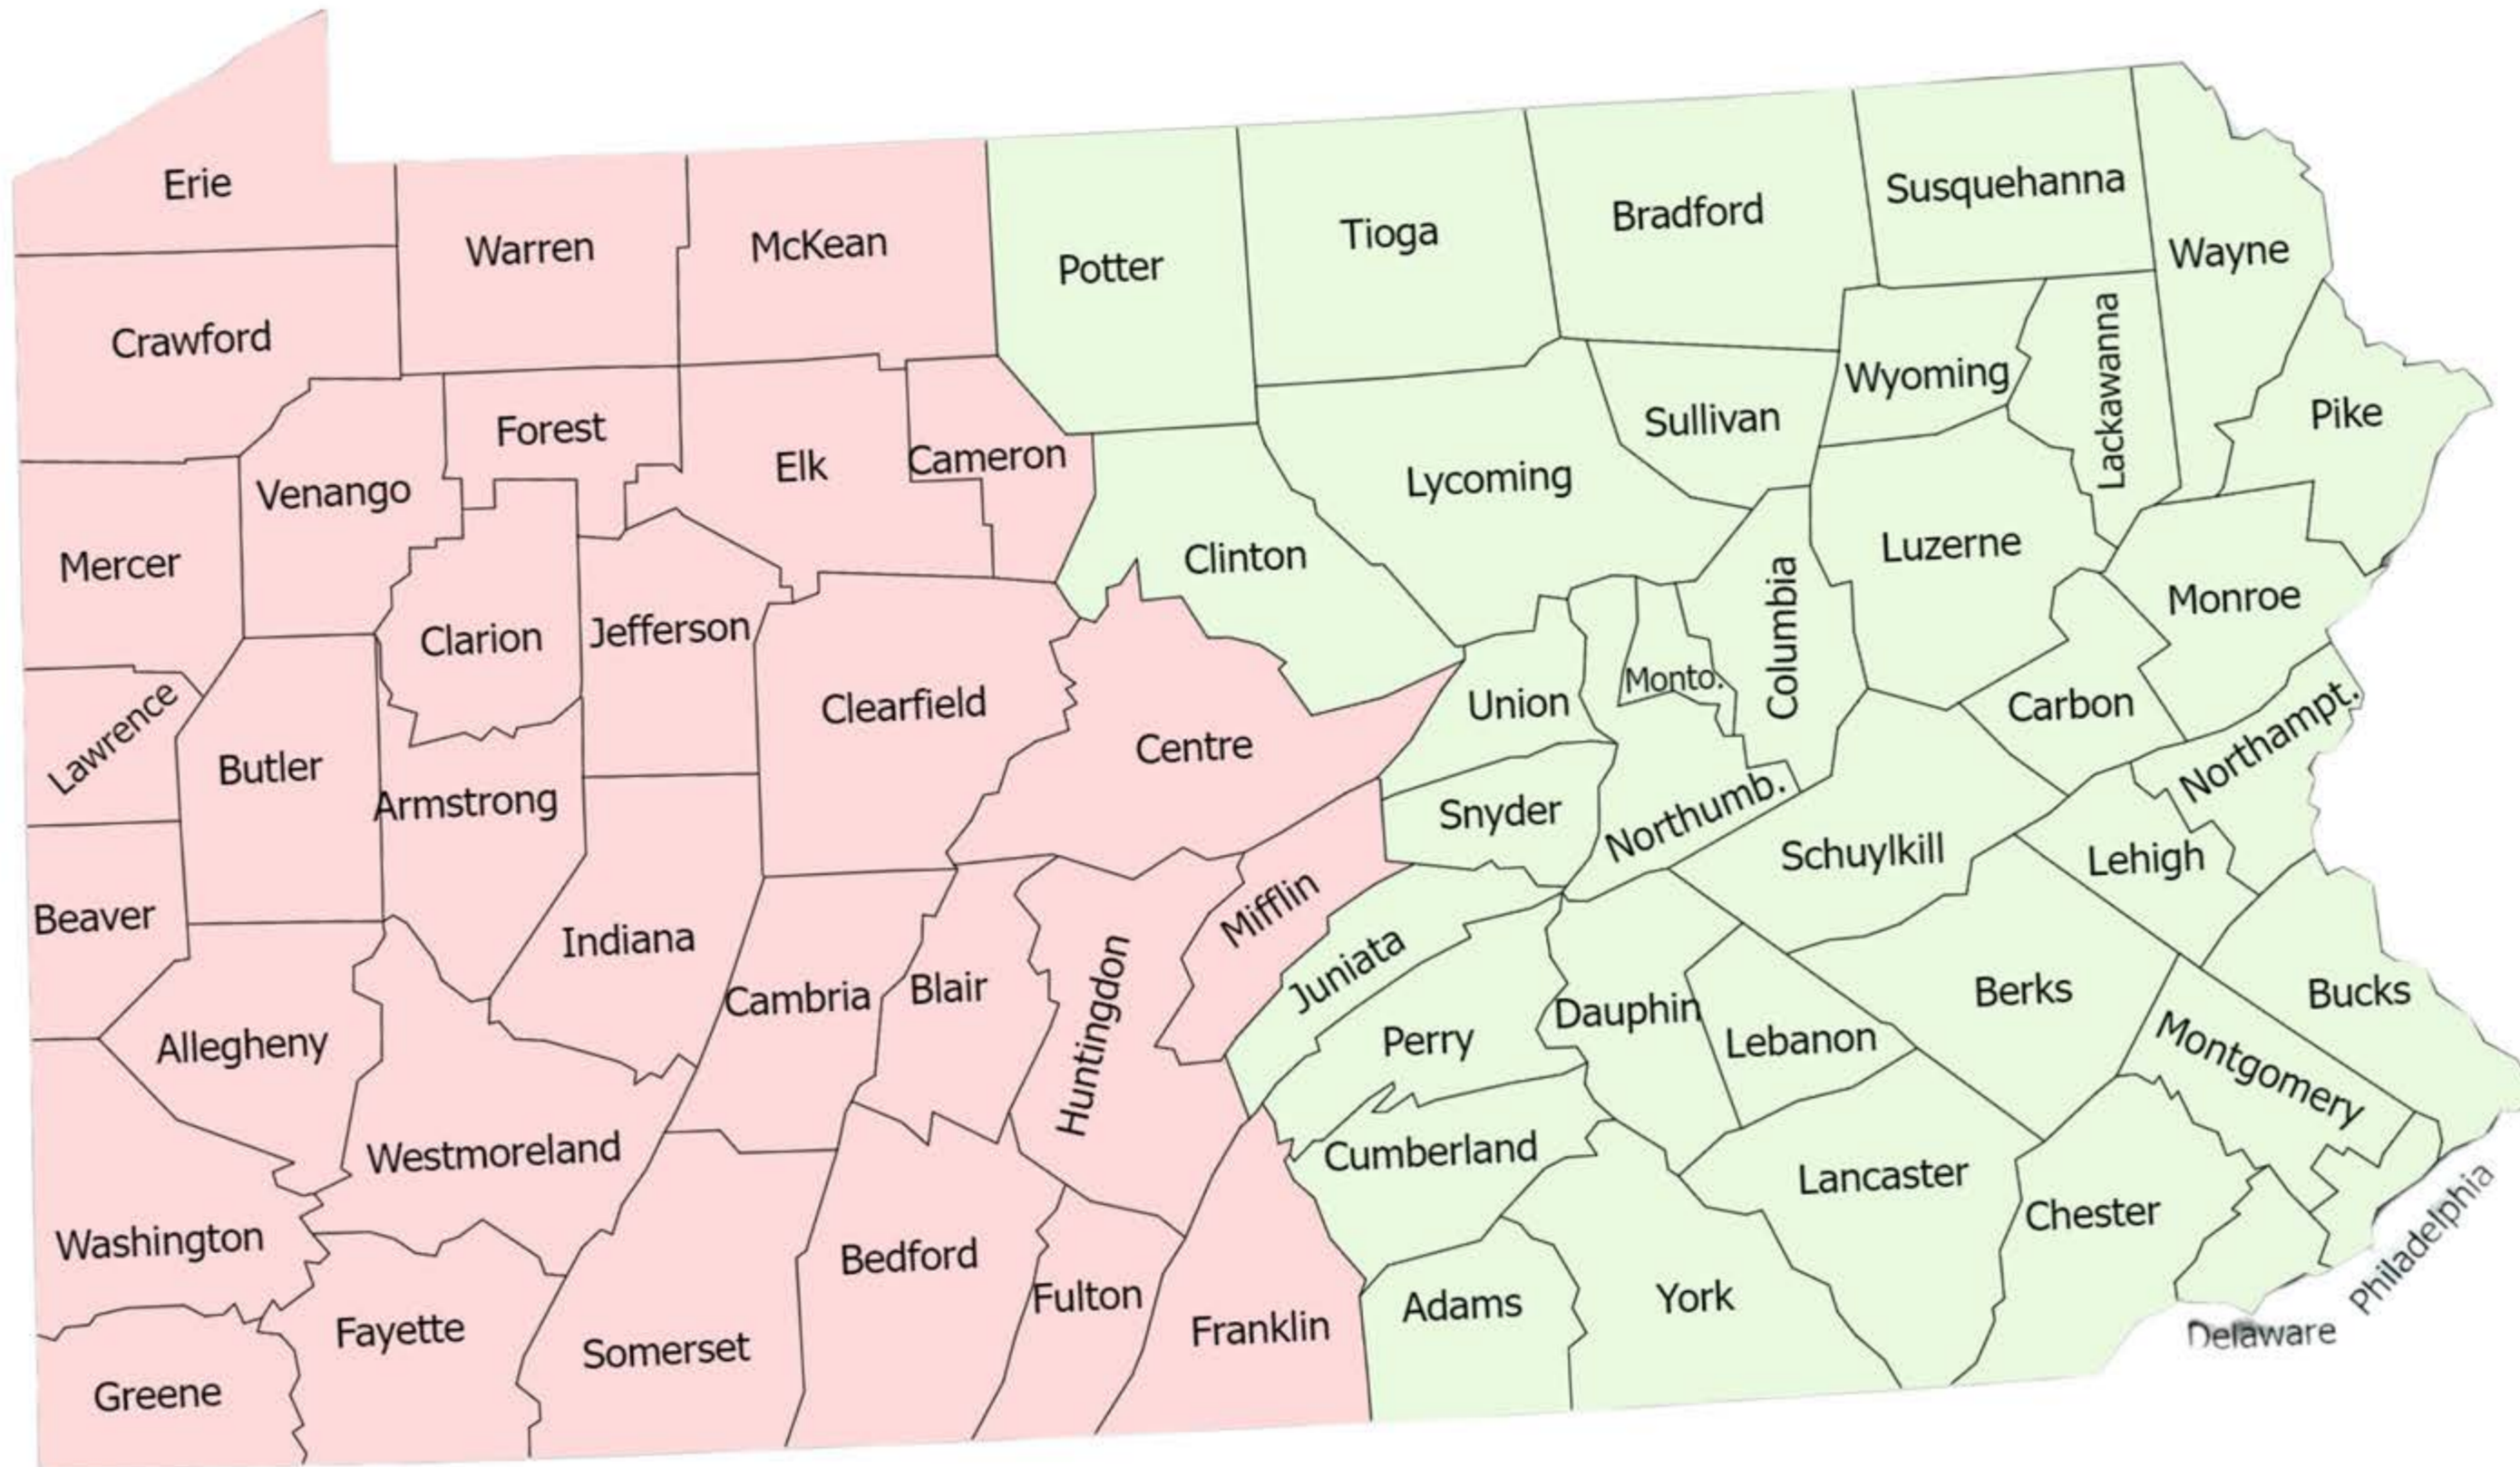

SNAPA EAST & WEST REGION MAP

West

Melissa Schad

412-366-6360 x1612
mschad@avonworth.k12.pa.us

West

Laura Frye

814-355-4814 ext.3010
frye@basd.net

East